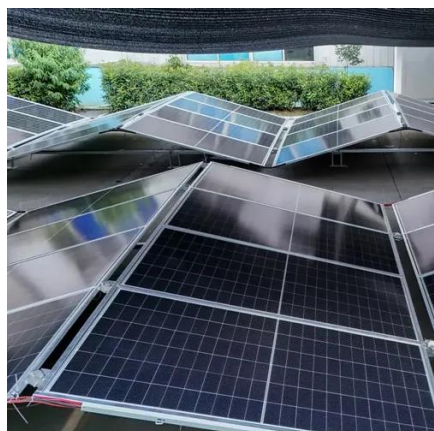

100kWh Outdoor Communication Cabinet for Communication Equipment Rooms in Germany

100kWh Outdoor Communication Cabinet for Communication Equipme

[100kWh Integrated Outdoor BESS with BMS, EMS & PCS](#)

Highjoule's 100kWh Outdoor Cabinet Series integrates the battery, BMS, EMS, modular PCS, and fire protection system into a compact, weatherproof unit. Its modular design ensures flexible deployment ...

[50kW/100kWh outdoor All-in-one all-in-one cabinet energy](#)

50kW/100kWh outdoor cabinet ESS solution (KAC50DP-BC100DE) is designed for small to medium size of C& I energy storage and microgrid applications. Individual pricing for large scale projects and ...

100 kWh Outdoor Energy Storage Cabinet

The 100 kWh outdoor energy storage cabinet adopts an integrated design concept, integrating the battery, battery management system BMS, energy management system EMS, modular inverter PCS, ...