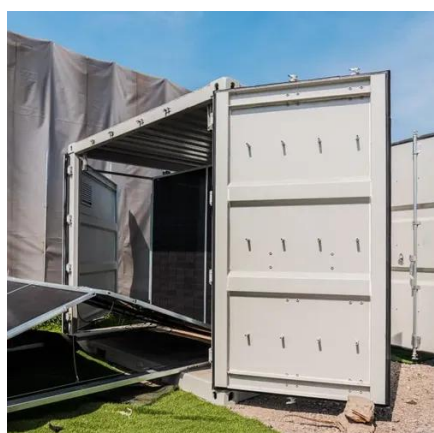

[Outdoor Communication Energy Cabinet , Mobile, Hybrid Power](#)

Experience the HJ-SG-D02 series from Huijue Group, a versatile outdoor communication energy cabinet designed for stable power supply in communication base stations, smart transportation, and more. ...