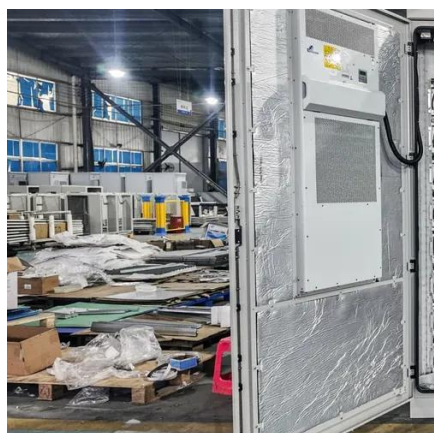

Custom outdoor telecom cabinet