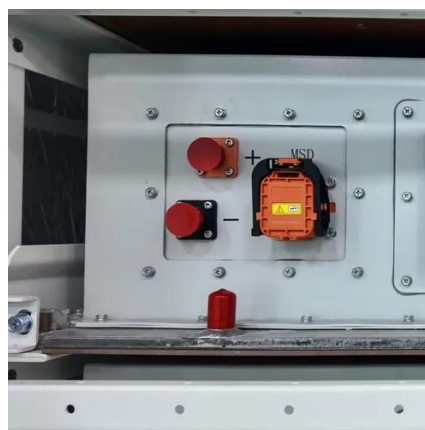

[Brazil Battery for 5G Base Station Market Entry](#)

The rapid deployment of 5G infrastructure across Brazil presents a compelling opportunity for battery manufacturers specializing in energy storage solutions tailored for telecom applications.