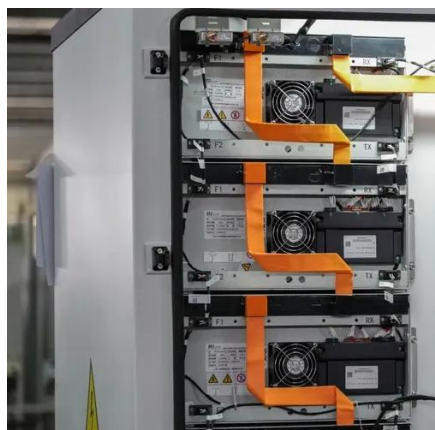

Outdoor Cabinet Energy Storage System

Patented outdoor cabinet protection design, optimized heat dissipation air duct, and protection against sand, dust, and rain; The front and rear sides are open for maintenance, which is ...