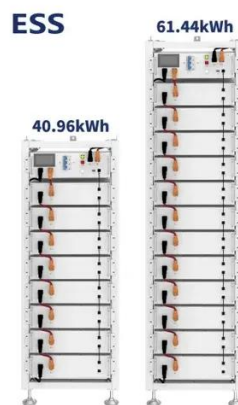

[Outdoor Energy Storage Cabinet: 105KW/215KWh All-in-One ...](#)

NextG Power introduces its Outdoor Energy Storage Cabinet--a compact, high-performance system delivering 105KW power and 215KWh capacity. Designed for harsh ...