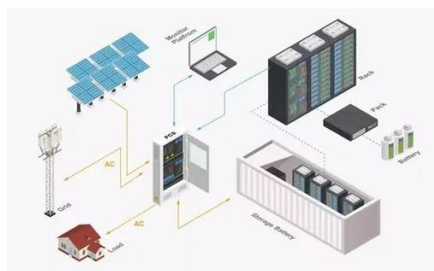

### **LAOS INDUSTRIAL**

These commercial grade solar inverters are for large scale commercial applications. Ranging in size from 30,000 watts to 500kW, these central inverters convert DC solar power to usable AC power ...

### **IISC Series Compact Inverter Systems**

IISC Inverters will operate the emergency load at full brightness with a transfer speed of 2 milliseconds and feature a compact cabinet design to accommodate installations with limited space.