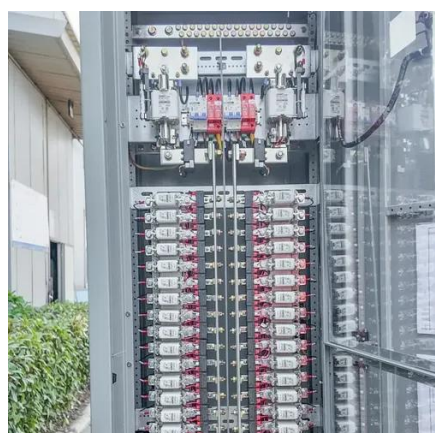

[Outdoor Energy Storage Cabinet System Manufacturer & Supplier](#)

All key systems are compactly integrated within a single cabinet, featuring a small footprint, easy installation, and flexible deployment. The cabinet efficiently stores and releases energy as needed, ...