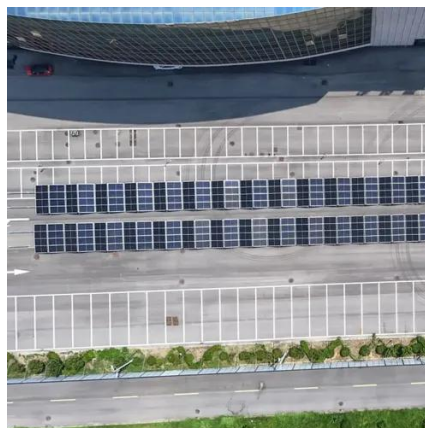

[50 to 200kW Battery Energy Storage Systems](#)

Discover the MEGATRON Series - 50 to 200kW Battery Energy Storage Systems (BESS) tailored for commercial and industrial applications. These systems are install-ready and cost-effective, offering ...