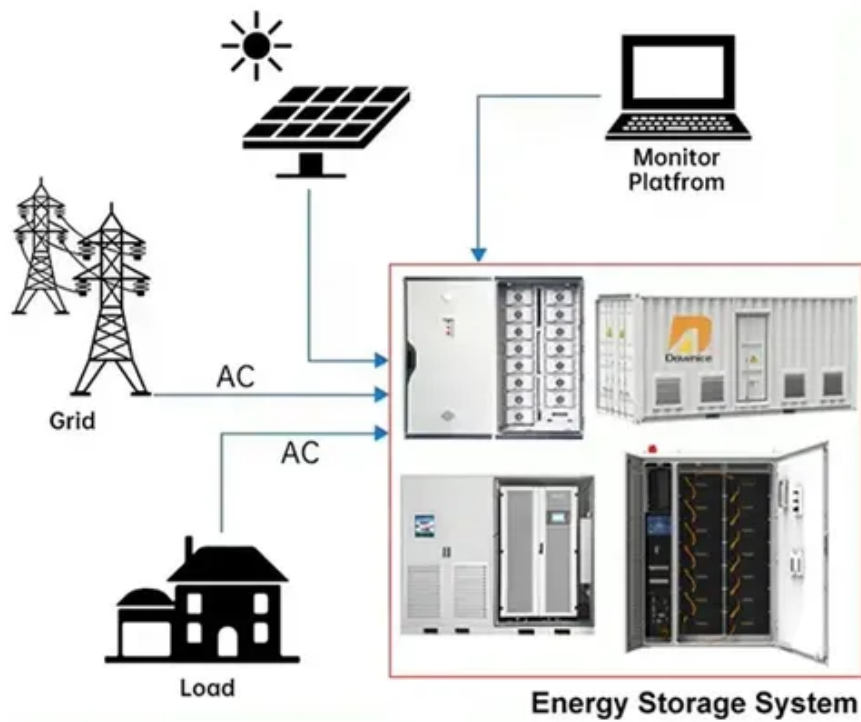

200w solar panel real power

DISTRIBUTED PV GENERATION + ESS

Overview

In real-world conditions, your 200W solar panel will typically produce between 120-180 watts depending on weather, time of day, and installation factors. This 200W solar panel guide cuts through the noise with hard numbers, clear tables, and zero sales fluff. In the next sections, you'll get: Real-world output (not STC fantasy) so you know your daily energy budget. It's powerful enough to run or charge a range of small to medium devices but compact enough to transport easily. PV stands for photovoltaic solar energy conversion. The power it makes is DC current. Durable This item has an.

200 watt Solar Module (GP-PV-200M)

Available in our most popular rooftop kits and systems, including: The GP-PV-200M, a 200-watt Solar Panel from Go Power!, is a high-efficiency monocrystalline solar module that provides outstanding ...

[Understanding the 200W PV Panel: A Great Guide .. VOLTSET](#)

What Is 200W PV Panel? A 200W PV panel creates electric power. PV stands for photovoltaic solar energy conversion. This panel generates 200 watts under full sun. It uses silicon ...