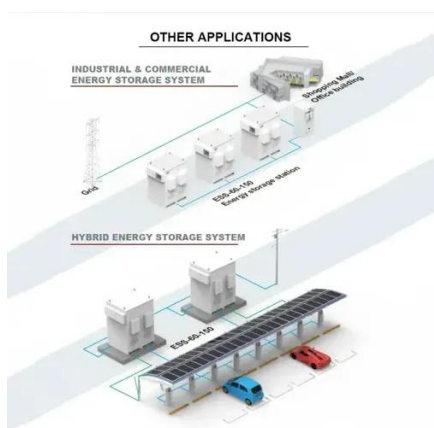

[200 Watt Super Lightweight Foldable Solar Panel](#)

This super lightweight foldable 200 watt solar panel is easy to set up and connect to power stations, making it great for outdoor use. High-performance monocrystalline solar cell technology delivers ...