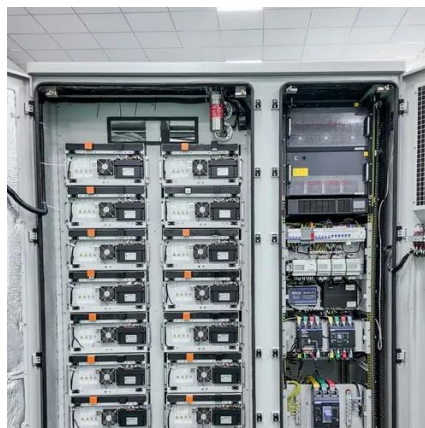

[20KWh Outdoor Photovoltaic Energy Cabinet](#)

The outdoor photovoltaic energy cabinet can provide reliable housing for network servers, edge computers, professional equipment, monitoring systems, photovoltaic, and battery systems.