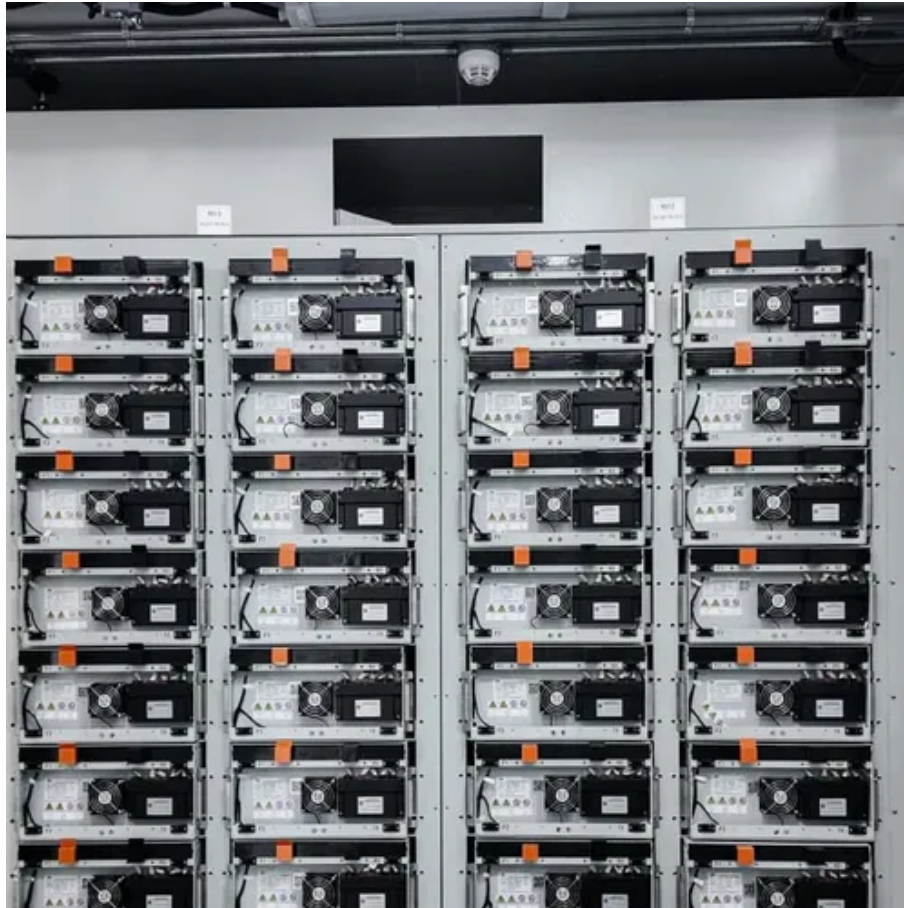

20kW Foldable Container for Data Centers