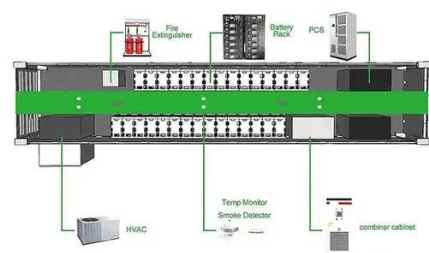

[SL28 20W to 40W All In One Solar Street Light](#)

Solar Illuminations presents this unique all-in-one solar street light. Choose from three different models with LED power options from 20W to 40W and an output of up to 5,200lm.

[20W Solar Street Light , 20 Watt All In One Solar Street Lights with](#)

The 20w solar street lamp is easy to install, and it does not require additional hard-wire links, and can be easily mounted on a pole or wall. The diameter of the pole ranges from 60mm to 70mm.