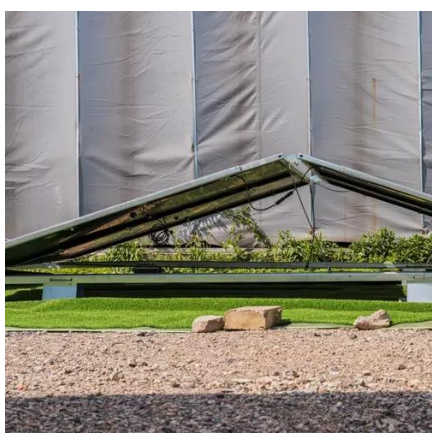

[20W Solar Street Light, 20 Watt Solar LED Street Light](#)