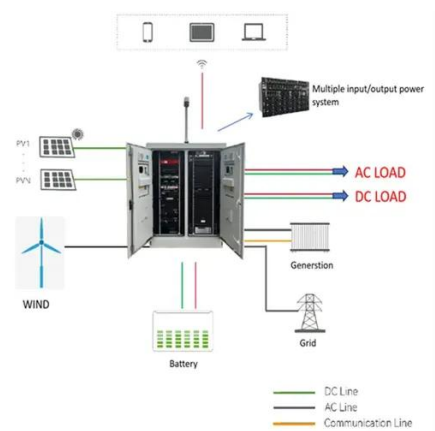

Facebook

Log into Facebook to start sharing and connecting with your friends, family, and people you know.