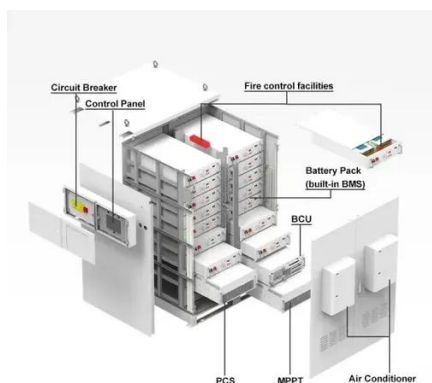

[C& I All-In-One 250kW/500kWh Energy Storage Cabinet](#)

- o Cluster management reduces internal circulation, extending lifespan.
- o Supports peak shaving, dynamic capacity expansion.
- o Rapid grid response for frequency stabilization.
- o VDE 4110 certified ...

[Outdoor cabinet type energy storage system](#)

Featuring an integrated EMS for safe, stable operation, and a built-in isolation transformer for strong load adaptability, the Megarevo cabinet BESS maintains a stable power supply and adapts to ...

BESS Cabinet All in one 250KW/836KWH

Pilot Integrated ESS is highly combined with LFP battery system, BMS, PCS, EMS, liquid cooling system, fire protection system, power distribution and other equipment inside the cabinet. Provide ...

[250kW/500kWh Outdoor Cabinet Energy Storage System ...](#)