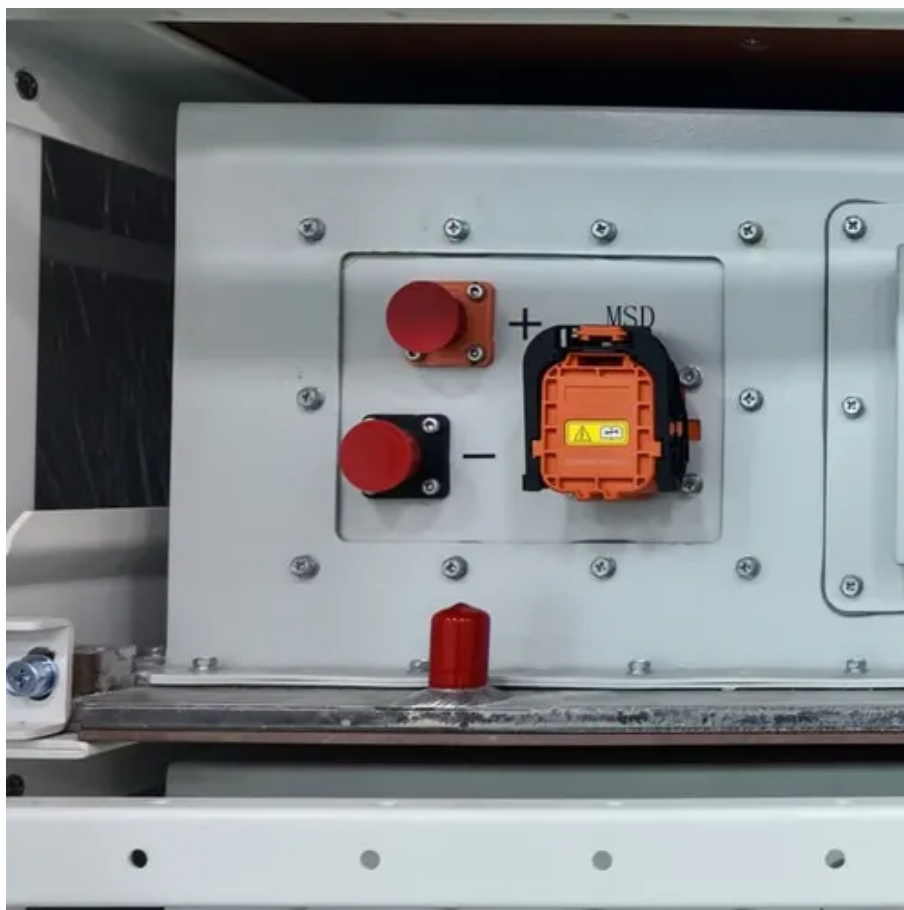

250kW energy storage cabinet for emergency rescue in western europe

250kW energy storage cabinet for emergency rescue in western euro

Prisma Storage 250kW

Prisma Storage 250kW by CE+T Power combines modular architecture and multidirectional converters for efficient, scalable integration in energy storage systems.

Cabinet Energy Storage System , VREMT

Discover our high-efficiency, modular battery systems with zero capacity loss and rapid multi-cabinet response. Ideal for industrial, commercial, and emergency applications, our solutions offer remote ...

Cabinet Energy Storage System

Elephant Power's Cabinet Energy Storage System offers modular, scalable energy storage for small factories, villages, and microgrids. With PV integration, UPS backup, and cooling options, it ensures ...

[Outdoor cabinet type energy storage system](#)

Featuring an integrated EMS for safe, stable operation, and a built-in isolation transformer for strong load adaptability, the Megarevo cabinet BESS maintains a stable power supply and adapts to ...