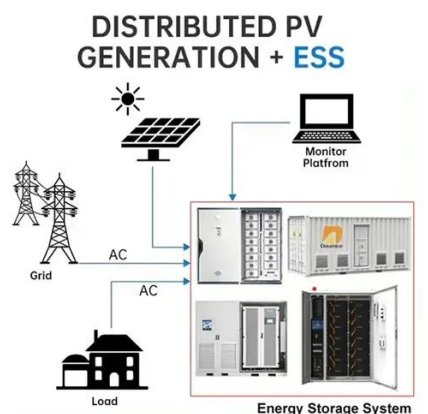

### [3500W Pure Sine Wave Power Inverter 12V DC to 120V AC, with USB ...](#)

Power your adventures and essential devices with confidence using our robust 3500W Pure Sine Wave Power Inverter. This unit delivers a continuous 3500 watts of clean AC power, with a surge capacity of 7000 watts to ...

### [VEVOR Pure Sine Wave Inverter 3500 Watt Power Inverter, DC 12V to AC](#)

This pure sine wave inverter is highly recommended for sensitive electronic equipment that requires cleaner AC power to operate effectively. Clear LCD display, intelligent cooling fan, and multiple protections provide ...

### [Best 3500 Watt Power Inverters for Reliable Off-Grid and Emergency](#)

This article reviews the top-rated pure sine wave inverters that convert 12V or higher DC power to clean 110V-120V AC power, perfect for sensitive electronics and heavy-load appliances.

**Amazon : 3500 Watt Inverter**

3500 watt Pure sine Wave Inverter, 12V DC to 110V AC Power Inverter, Used for Solar Emergency Power Supply in RV Homes, with 3 AC Output sockets, USB Port, Type-C Port, Remote Control with LCD Screen