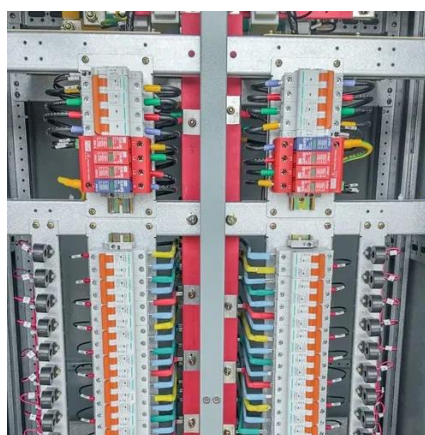

Products

The Delta outdoor cabinet is the choice from the tropics to the arctics when space is scarce or site density needs to be increase cost-effectively. The Delta outdoor series offers several size options, ...

[Outdoor Telecom Cabinet](#) , [Outdoor Telecom Enclosures](#) , [Cube Cabinet](#)

Explore Charles Industries' Outdoor Telecom Cabinets & Enclosures for secure, durable protection of telecom equipment in outdoor environments. Enquire now!

[Weatherproof Outdoor Electrical Enclosures](#) , [Durable Outdoor Telecom](#)

Discover AZE Telecom's weatherproof outdoor electrical enclosures and durable outdoor cabinets. Protect your electrical and telecom equipment from harsh environments with our IP-rated, ...