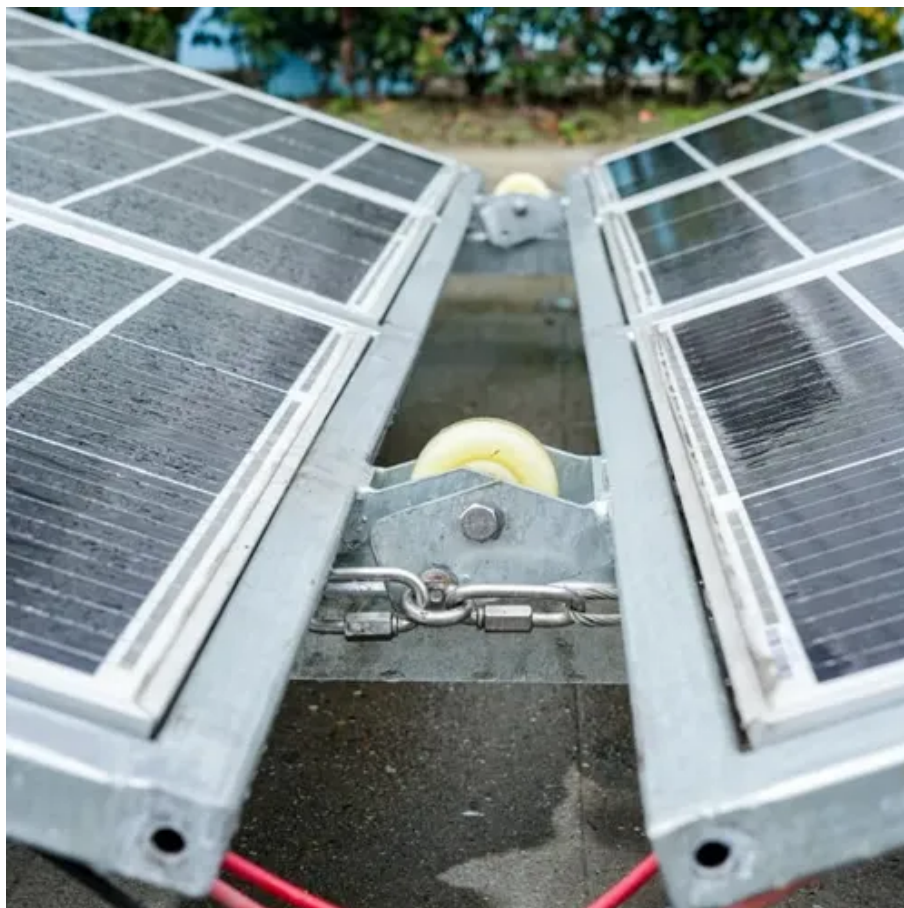

## 40-foot mobile energy storage container for Athens refinery

### [40ft Container Power Storage . Sano Energy](#)

The system can be used to store electrical energy for commercial, industrial, or grid-scale applications. It is equipped with battery room, transformer, controller, HVAC, and other necessary equipment to ...

### [Flexible and Portable: Battery Energy Storage Containers](#)

Find out how a 40FT battery energy storage container can provide reliable power supply and energy storage in remote regions, field operations, and emergency situations.

### **BSI-Container-40FT-500KW-2150kWh**

The system is fully pre-assembled in a 40-foot container for ease of transportation. It requires minimal on-site setup, and all components, including inverters, batteries, and controls, are pre-integrated.