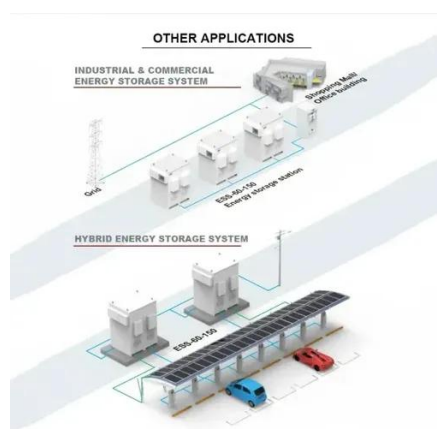

Amazon : 42u Server Rack Cabinet

Tecmojo 42U Server Rack Network Cabinet with PDU, Cooling Fans, Rack Rails, Shelf & Casters Locking Data Cabinet Enclosure for 19" Server, Networking, AV, IT Equipment, Clear Door (42U ...

Solar