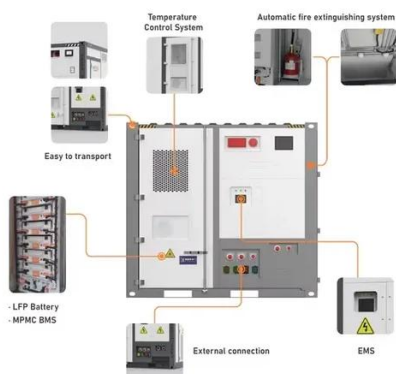

[Communication Base Station Li-ion Battery Market](#)

A single 48V/200Ah LiFePO4 battery can power a 4G base station for 8-10 hours, replacing multiple lead-acid units and saving 40% in physical footprint. This advantage proves vital in geographically ...