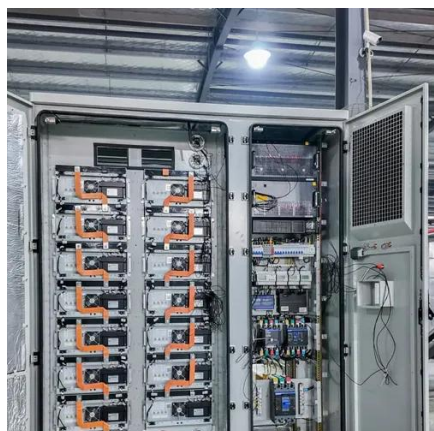

50kW Communication Power Supply Cabinet for 5G Base Stations

50kW Communication Power Supply Cabinet for 5G Base Stations

[Power Supply for 5G Infrastructure , Renesas](#)

Renesas' 5G power supply system addresses these needs and is compatible with the -48V Telecom standard, providing optimal performance, reduced energy consumption, and robust operation in high ...

Base Station Energy Cabinet

The Base Station Energy Cabinet is a fully enclosed, weather-resistant telecom energy cabinet designed to provide reliable power distribution and battery backup for outdoor communication networks.

5G Base Station Power Supply with Battery & DC Distribution

This 5G base station power supply system integrates battery backup, DC power distribution, and advanced control modules to ensure reliable energy support for critical telecom infrastructure.

5g base station communication cabinet

5G intelligent power cabinets are widely used in communication base stations. They are composed of cabinets, embedded switching power supplies, backup lithium iron phosphate batteries, ...