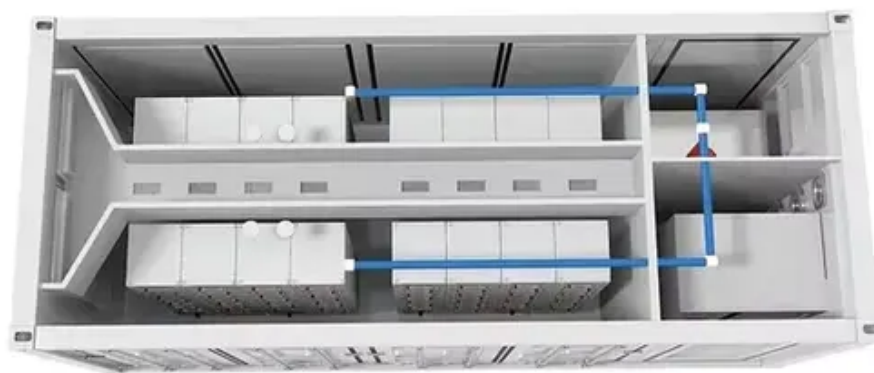

50kW Power Storage Cabinet for Network Server Room

50kW Power Storage Cabinet for Network Server Room

[Energy Storage ESS Cabinet with 50kW Lithium Battery , Anern](#)

With a capacity of 114KWH and a power output of 50KW, it ensures a stable energy supply, peak shaving, and load-shifting capabilities. The 114KWH ESS energy storage cabinet is the perfect ...

[Data Center Server Rack , Rackmount Solutions](#)

Not all server racks are made equal, and one size does not fit all applications. In order to fill the need for all scenarios we carry air-conditioned, NEMA rated, soundproof cabinets for loud servers, and a wide ...

[Network Cabinet Solutions for Data Centers . Chatsworth](#)

Our network cabinets seamlessly interface with server cabinets, creating a cohesive infrastructure that simplifies power distribution and monitoring. Compatibility with standard 19-inch rack units ensures ...

DATA CENTER CABINETS & RACKS

These deployable, seismic and UL-rated cabinets are fully welded, pre-assembled, and come standard with features such as recessed PDU Cavities, and are configurable with or without doors, sides and ...