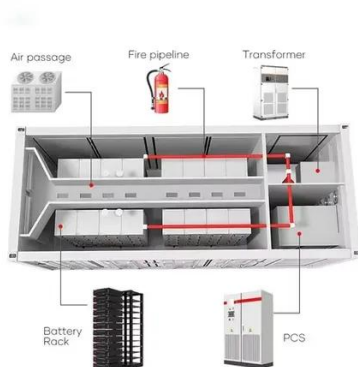

5G base station communication can be used

5G base station communication can be used

[Integrated control strategy for 5G base station frequency ...](#)

This paper proposes a double-layer clustering method for 5G base stations and an integrated centralized-decentralized control strategy for their participation in frequency regulation, ...

5G Base Station

5G base station is the core equipment of 5G network, which provides wireless coverage and realizes wireless signal transmission between wired communication network and wireless terminal.

What Is A 5G Base Station?

5G base stations are mainly used to provide 5G air interface protocol functions and support communication with user equipment and core networks. According to logical functions, 5G base ...

base station in 5g

A 5G base station is a complex system that integrates advanced RF technology, digital signal processing, and network architecture to deliver high-performance wireless communication in ...