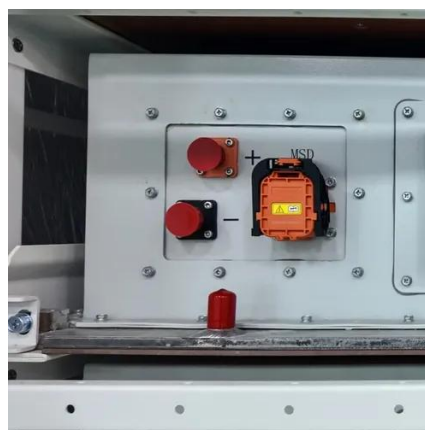

[Voici ma recette de Jus de GIGEMBRE avec CAROTTE. Ingrédients: les](#)

Voici ma recette de Jus de GIGEMBRE avec CAROTTE. Ingrédients: les mesures ci dessous sont facultatives. - 1kg de Gigembres -3 grosses carottes -le jus d'1/2 citron - 1l d'eau -3 cuillères à soupe ...

10 Bienfaits Méconnus du Gingembre.

Mais savez-vous que cette plante est aussi reconnue pour ses nombreuses vertus bienfaitantes ? Notamment dans la médecine ayurvédique, une médecine traditionnelle originaire de l'Inde.