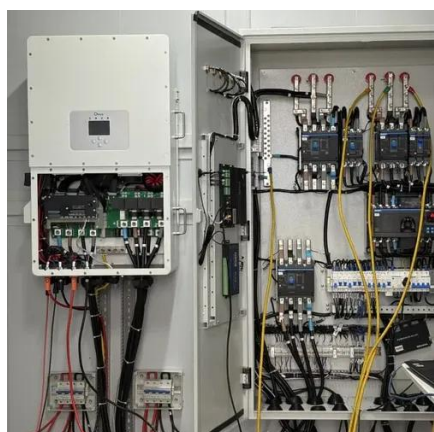

5mw el salvador smart pv-ess integrated cabinet for base stations

5mw el salvador smart pv-ess integrated cabinet for base stations

100kWh Smart PV Ess Cabinet

Integrated PV and storage system with super wide PV input voltage; Small footprint and IP54 protecting grade for outdoor installation. Safe & Reliable High-performance battery cell, meet IEC/UL/GB ...

ESS-GRID Cabinet Brochure EN-250106

Multiple cabinets can be connected in parallel to realize the expansion of the energy storage system. The local control screen enables diverse functions, including system operation monitoring, energy ...

[El Salvador residential energy storage system](#)

What is El Salvador's Energy Cabinet? The Energy Cabinet is composed by the Presidential Commissioner for Operations and Government Cabinet, MINEC, CNE, CEL, SIGET and ...