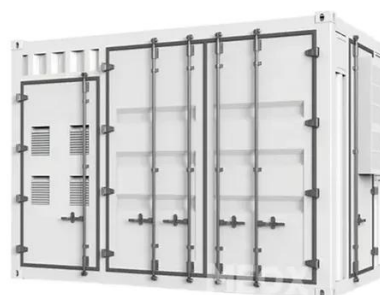

[Sunrange All in One Outdoor Storage Cabinet 500kw 600kw Bess ...](#)

Q: Can you offer On Grid and Off Grid solar power systems? A: Yes, we produce OnGrid solar power systems, Off Grid solar power systems and also provide Hybrid solar power systems.

[600KW 1.26MWh ESS Battery Storage Container (10ft)](#)

HBOWA uses top-class grade A lithium iron phosphate battery cells with over 6000 cycle times to ensure the battery quality in the energy storage container. The battery container supports seamless switching from on ...