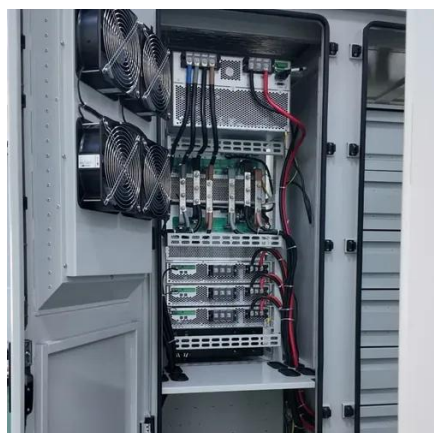

[600mm Deep Wall Mount Data Cabinet , 600mm ...](#)

The Lightweight Wall Mounting Cabinets feature
fixed profiles and a large cutout panel at the rear.