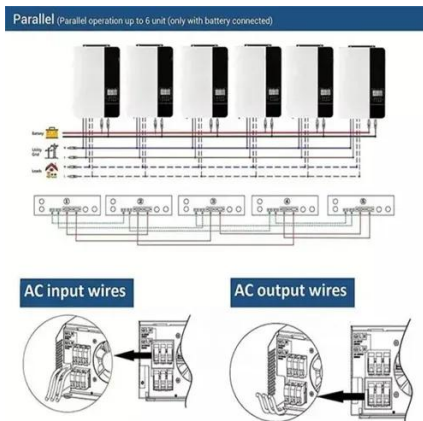

Below is a summary table highlighting some of the top 1800 watt inverters available on Amazon, offering varying features such as pure sine wave output, portability, and multiple outlets.