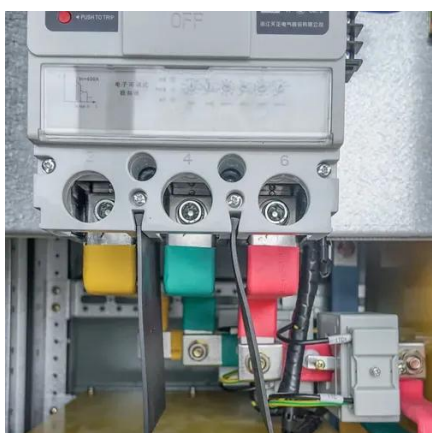

Search Newegg for 3000 watt inverter. Get fast shipping and top-rated customer service.

[Amazon : BTURYT 6000W Pure Sine Wave Inverter 12V 24V 48V 60V ...](#)

[Pure Sine Wave Inverter]: Pure sine wave inverter provides true 3000W continuous power and 6000W peak power. [Protect your device]: Includes short circuit protection, input overvoltage/undervoltage ...

[3,000-Watt Continuous/6,000-Watt Peak Pure Sine Wave Inverter ...](#)

Pure Sine inverters are a stable power source with 3000-Watt continuous power and 6000-Watt surge power with low harmonic distortion. This inverter is an excellent tool to use during power failure ...