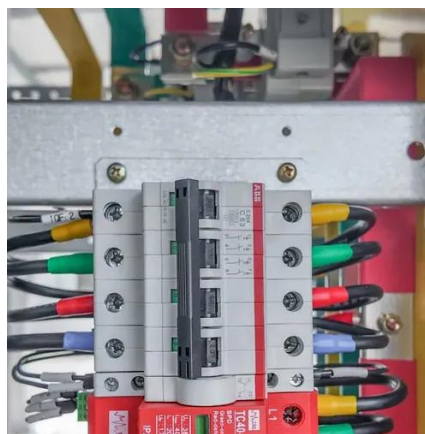

This panel is a 60 cell solar panel featuring a sleek, all-black design coupled with outstanding power output. Its design makes it ideal for residential and commercial rooftop systems.

[Mission Solar Panel 320W 60 cell PV Module MSE320SR8T](#)