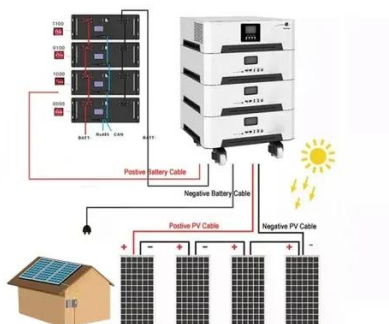

Advanced Rocketry