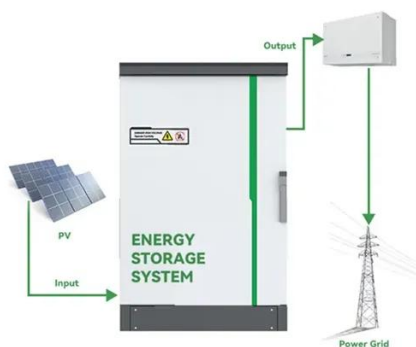

Africa, the planet's 2nd largest continent and the second most-populous continent (after Asia) includes (54) individual countries, and Western Sahara, a member state of the African Union whose statehood ...