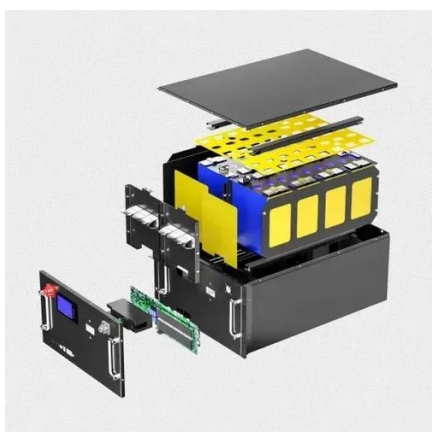

ABS offers a variety of cabinet solutions in multiple designs and modules to meet the needs of any installation. Focused on faster and easier cost-effective deployment, our enclosures protect critical ...

[PARAMARIBO+OUTDOOR+TELECOM+CABINET+10 KW ;,...](#)

PARAMARIBO+OUTDOOR+TELECOM+CABINET+10 KW, request quote, price and delivery information, for this item, Sierra Ic Inc

[Outdoor Enclosures , NEMA-Rated Telecom Cabinets , IP55, IP65](#)

We supply outdoor electrical enclosures and electrical cabinets for low-voltage switchgear and controlgear assemblies. They are manufactured to the highest standards using world-class ...