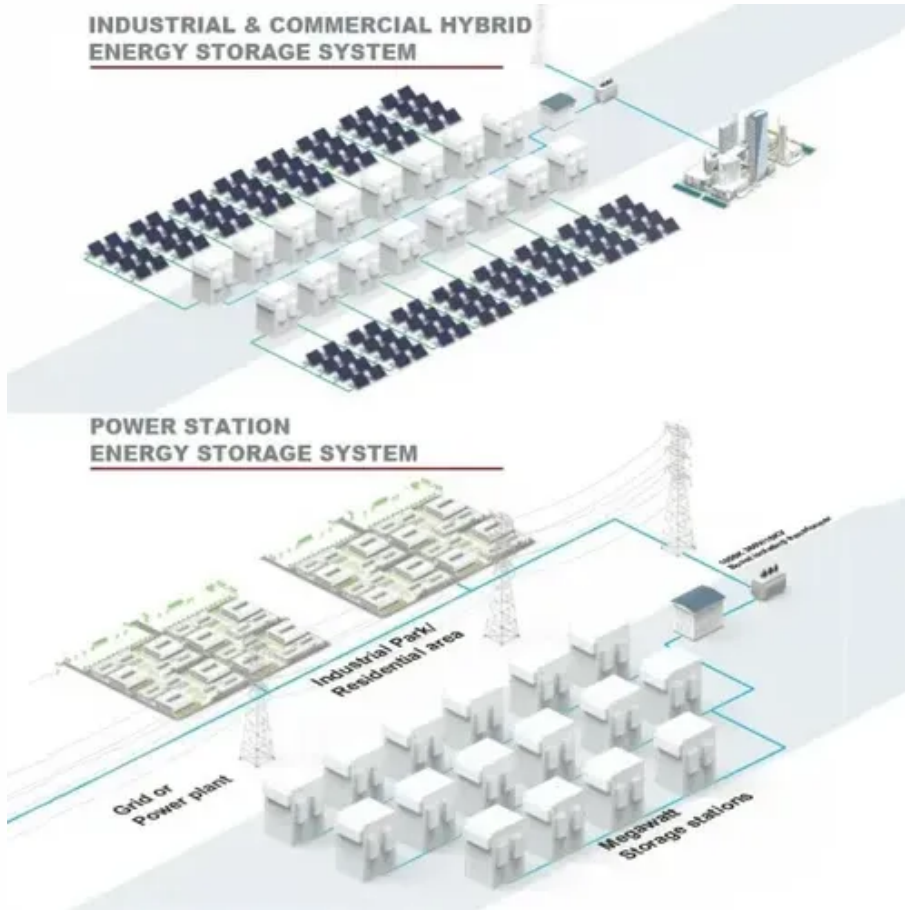

Agricultural Photovoltaic Support Bracket Production Plant

Overview

By integrating these features, the Agricultural Solar Bracket PV System offers a practical and innovative solution for farmers seeking to combine modern agricultural practices with renewable energy production, enhancing both economic and environmental sustainability. This guide will inform the initial design of your agrivoltaic system to meet your farm's needs and goals. Solar panel placement strategies for maximizing energy production and/or crop yield. While agrivoltaics allows for both renewable energy and agricultural production on the same plot of land. A key component of any solar farm installation is the solar bracket, which secures solar panels in place, optimizes their angle, and ensures durability. So try harnessing the Sun in more ways than one with Schletter's. Specialized in researching and developing, manufacturing, selling solar energy products. This system empowers farmers to harness solar energy for daily essential operations, including. This practice, also known as agrivoltaics or dual-use solar, involves locating agricultural production, such as crops, livestock, or pollinator habitats, underneath solar panels or between rows of solar panels.

Agricultural Photovoltaic Support Bracket Production Plant

[Scientific frontiers of agrivoltaic cropping systems](#)

Wavelength-selective photovoltaic technologies can enhance crop performance, but they still face challenges related to economic competitiveness.

[Bridging Agriculture and Solar Energy: Mounting Systems for](#)

Agrivoltaic mounting systems are specially designed structures that elevate and support solar panels above agricultural fields. These systems must balance the dual objectives of optimizing solar energy ...