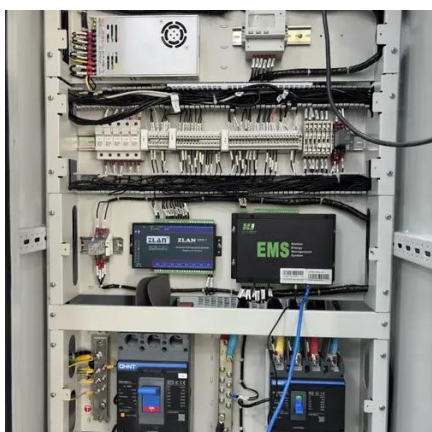

[90KW/266KWH All-in-one Fully integrated Outdoor](#)

...

Home Energy storage system 90KW/266KWH All-in-one Fully integrated Outdoor Cabinet BESS

BESS Cabinet All in one 250KW/836KWH

Ensure reliable power supply: The "wind + solar + diesel" hybrid architecture, combined with energy storage system, ensures power supply continuity and improves power quality.