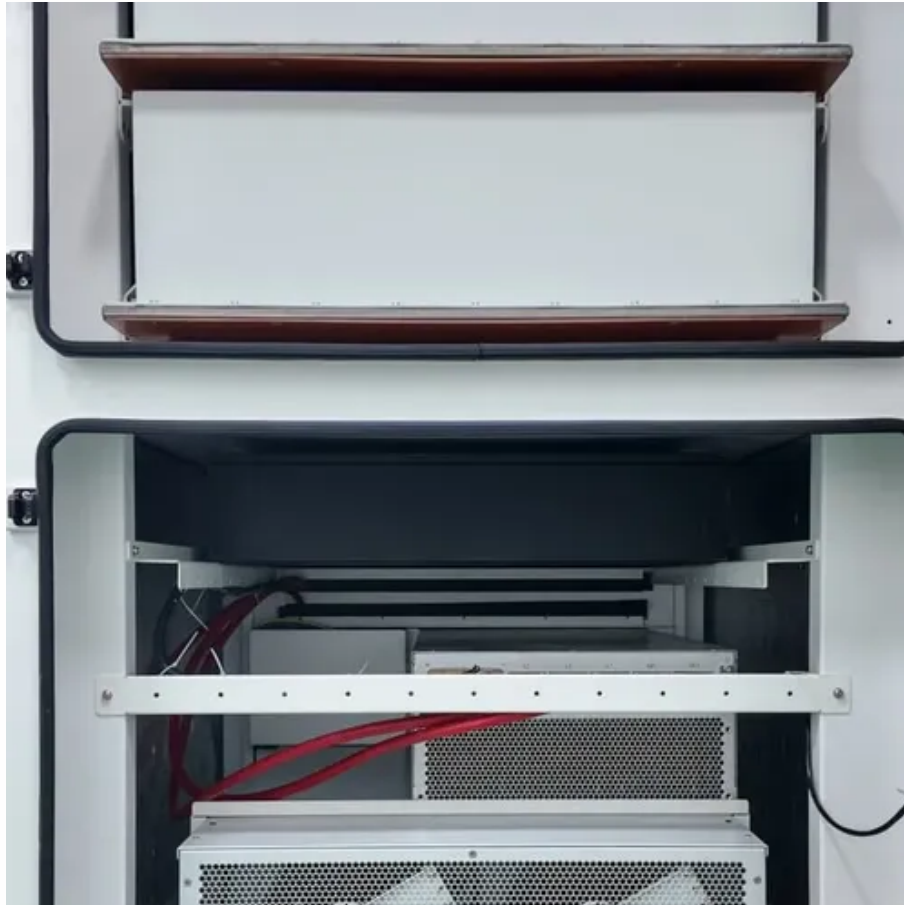

Ashtray Photovoltaic Panel

Ashtray Photovoltaic Panel

Off-the-Grid Solar Wagon : 7 Steps

Off-the-Grid Solar Wagon: The Solar Wagon can be used as a portable or emergency energy system to charge laptops, cell phones, LED lights, or computer speakers. It is made from a re-purposed garden ...

US20070133194A1

A lighting ashtray apparatus using solar energy relates to a new practical apparatus for smokers.

[FMS Car Cigarette Ashtray Portable Solar Charging Automotive ...](#)

SOLAR CHARGING -- Solar panel on the ashtray can charge directly from the sun to offer power of LED light, without additional batteries. Safe and convenience. FLAME RETARDANT ...

[Large smoking shelter US2200/7, 2.200 mm x 1.650 mm x 2.400 mm, ...](#)

The installation of this robust combination ashtray is as simple as its timeless design. You can simply place it on the floor and use it as a standing ashtray/waste bin, or you can use the wall mounting kit ...