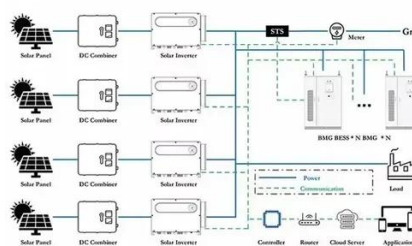

[Communication Batteries: Why Telecom Base Stations Have Unique ...](#)

The phrase "communication batteries" is often applied broadly, sometimes including handheld radios, emergency devices, or general-purpose backup batteries. In practice, when ...