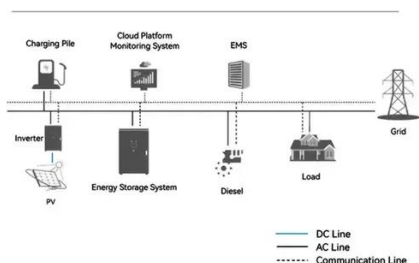

120KWH commercial energy storage ...

120KWH commercial energy storage system This scheme is applicable to the distribution system composed of, energy storage, power ...

[Base station energy storage expert . EK Solar Energy](#)

EK Solar Energy provides professional base station energy storage solutions, combined with high-efficiency photovoltaic energy storage technology, to provide stable and reliable green energy ...

[Battery Energy Storage Systems \(BESS\) . Equans Belgium](#)

Battery parks In Belgium, the share of renewable electricity in the country's overall electricity production has risen steadily in recent years. To avoid the risk of blackouts, large-scale ...

System Topology