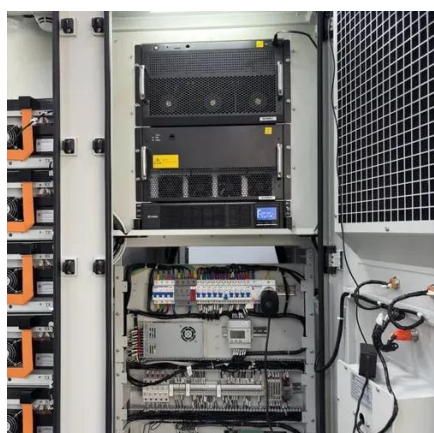

Pole-type base station energy cabinet