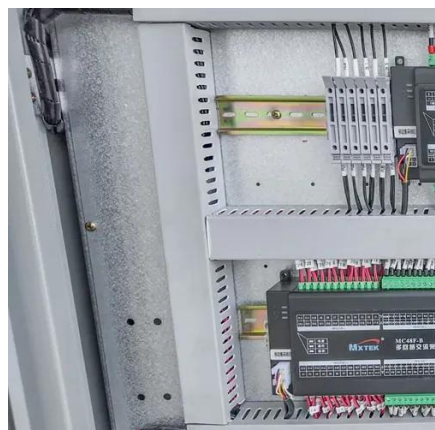

Main Battery Replacement

Since that battery also supplies power to the ECU memory when the car is switched off, as well as powering the stop/start system, don't ignore it. Like the main battery, Volvo recommend ...

[Weatherproof Battery Enclosures for Solar & 12v Batteries , Outdoor](#)

Explore durable outdoor 12v battery storage, pole-mounted battery boxes, and wall-mounted enclosures designed for solar batteries outside installation. Reliable, secure, and customizable solutions for any ...