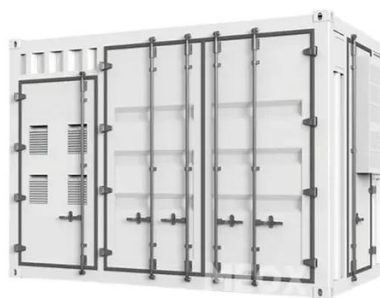

We can help optimize your battery energy storage system (BESS) projects by providing OEM direct warranty, commissioning, and operation and maintenance services for most models of BESS ...