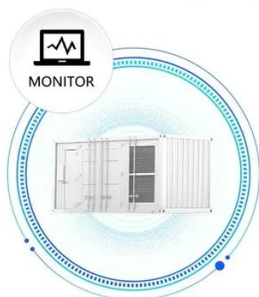

SUPPORT REAL-TIME ONLINE
MONITORING OF SYSTEM STATUS