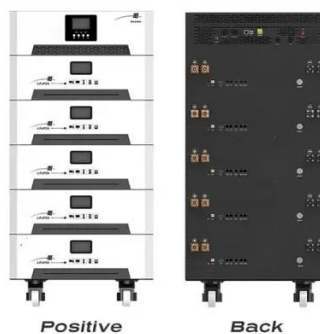

Base Station Identity Code

This is a code in GSM which is broadcast on the SCH (Synchronization Channel) in order to identify the NCC (Network Colour Code) and the BCC (Base Station Colour Code).