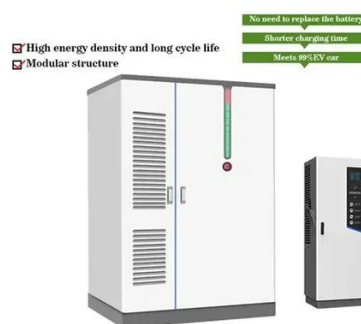

[Botswana , Capital, Population, People, Currency, & Language](#)

A geographical and historical treatment of Botswana, including maps and statistics as well as a survey of its people, economy, and government.

[150Wh Portable Power Station, 40000mAh Lithium Botswana , Ubuy](#)

Shop 150Wh Portable Power Station, 40000mAh Lithium Battery Power Supply with 110V AC, DC, USB-C, PD Interface for CPAP Home Blackout LED Light Emergency Backup Outdoor Travel Camping ...