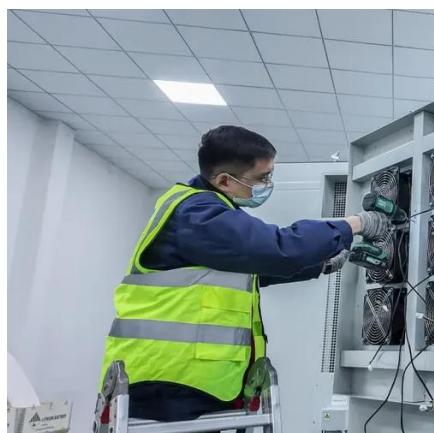

Botswana , Culture, Facts & Travel ,

Botswana, a country in southern Africa roughly the size of Texas with a population of approximately 2 million, has a stable democratic, parliamentary government, and a stable economy.