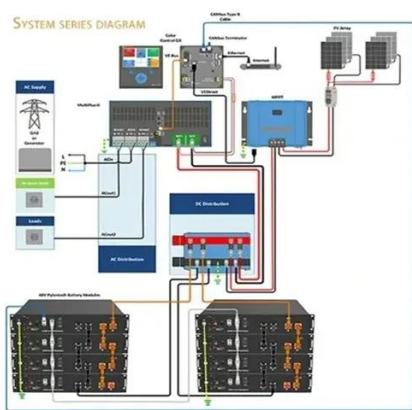

Looking to deploy an enterprise-grade ESS cabinet for commercial facilities, factories, EV charging, microgrids, or industrial parks? Wenergy provides fully integrated, outdoor-rated ESS cabinets using ...