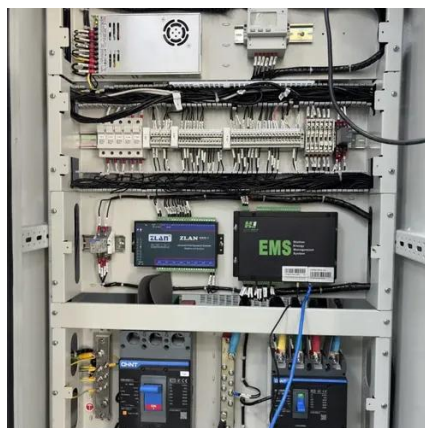

[Understanding Rapid Shutdown Requirements for Solar](#)

Solar rapid shutdown devices enable rooftop solar systems to de-energize quickly in an emergency. Without them, there's no safe way to turn a solar system off. Because even if the inverter ...