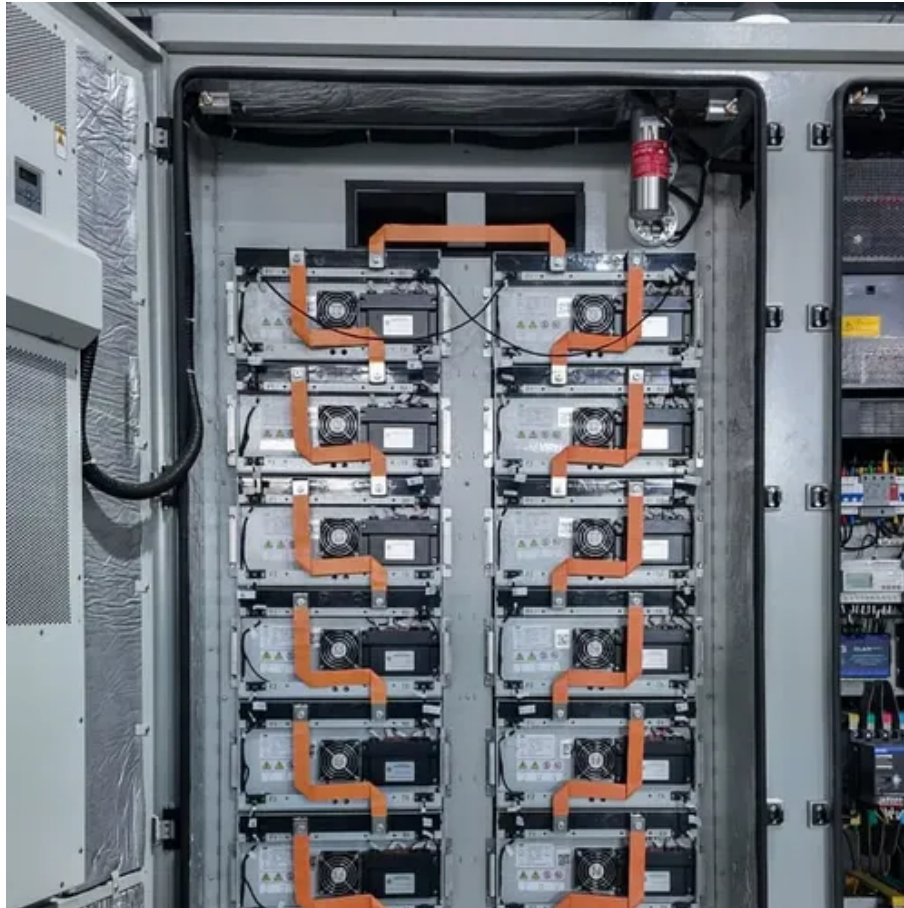

Cape town off-grid solar energy storage cabinet hybrid

Overview

The system consists of a 40KWH Powerbrick lithium battery, a 16KVA off-grid hybrid inverter, and GSL PV solar panels, designed to meet the energy demands of a larger home while promoting energy independence. While going fully off-grid once sounded like the ultimate goal, many Capetonians are now choosing a more practical, flexible, and affordable alternative: hybrid solar systems. These systems blend the independence of solar energy with the reliability of Eskom's grid — creating a smart middle ground. Blue Sun Energy Solutions is a specialist provider of Solar Grid Tie, Solar Hybrid and Power Storage systems. Based in Cape Town, but with a national footprint, our experienced EPC team designs and installs turnkey customized projects. As a recognized EPC our multi skilled team offers the key. Engineered for Reliability and Performance Solis combines MPPT, PCS, grid-tied/off-grid switching (STS), and EMS into one unified control system, which is pre-integrated and tested at the factory to enhance reliability. [pdf] [FAQS about Solar container lithium battery internal energy storage cabinet principle] What are Huawei's intelligent lithium battery solutions?

Huawei's intelligent. ms can be called the best of both worlds. One configuration of this system requires you to have a disconnect switch which you could toggle on or off depending upon your electricity requirements. Usually, this is an automatic switch. Here are some of the advantages during the evenings or on cloudy. (Includes: 345W JA Solar modules, Hybrid inverter, roof mounting structure, AC/DC protection, cabling, Li-ion battery + cabinet & accessories including installation and registration of SSEG with municipality) Cooling air to -196°C (-320°F) transforms it into a liquid state, enabling it to be.