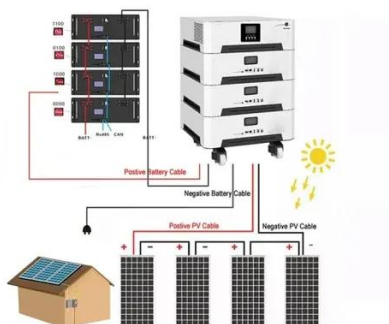

One-Stop Energy Storage Solution Provider. Wenergy