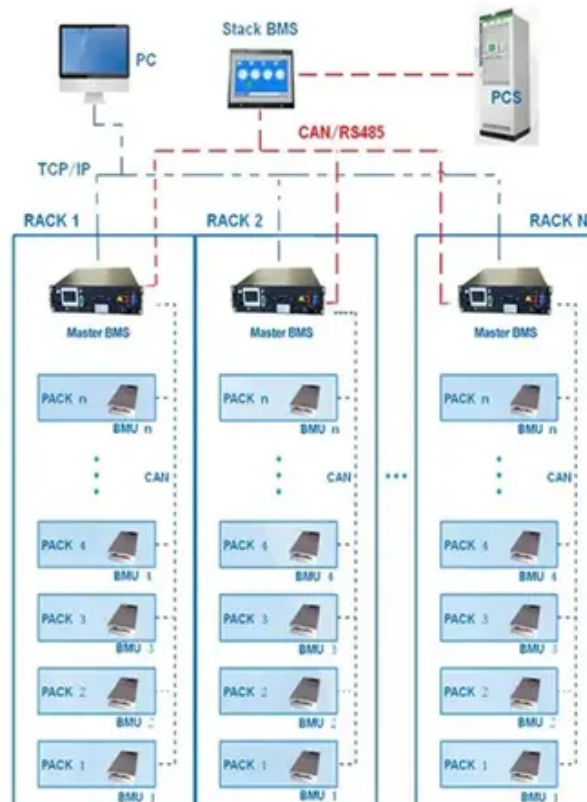

Chilean energy storage cabinet design

BMS Wiring Diagram

Chilean energy storage cabinet design

[CRRC Chile Energy Storage: Powering the Future of Renewable Energy](#)

Welcome to Chile's renewable energy landscape, where CRRC's energy storage solutions are making waves. Let's unpack why this matters to both industry players and eco-conscious ...

[Chile Energy Storage Cabinet Factory. Energy Storage Enclosures](#)

Find Customized PV Storage Cabinets from Professional Manufacturers Now Read more

[chilean photovoltaic integrated energy storage cabinet grid-connected](#)

As the core equipment in the energy storage system, the energy storage cabinet plays a key role in storing, dispatching and releasing electrical energy. How to design an ...

[How Energy Storage is Powering Chile's Sustainable Future](#)

Chilean energy storage container design

Powering a 5G outdoor base station cabinet, a solar microgrid, or an industrial power node, the energy cabinet integrates power conversion, energy storage, and intelligent