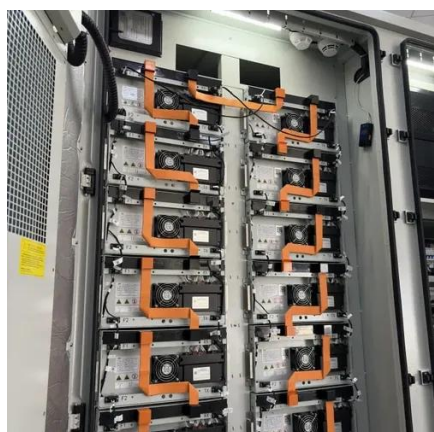

[Columbia Utility Vehicles ParCar , KMH Fleet Solutions](#)

American workers in Reedsburg, Wisconsin assemble each of Columbia's products with a focus on producing vehicles with the longest life-cycle in the industry. Using the highest quality materials ...