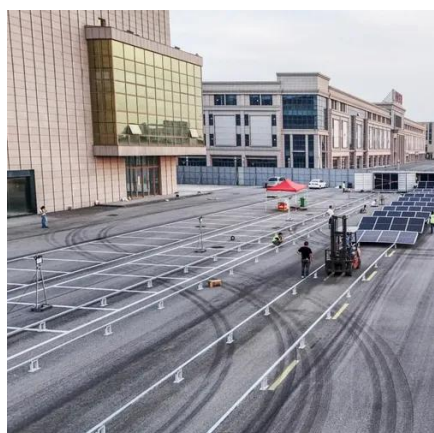

Communication Green Base Station Outdoor Power Station Principle

Communication Green Base Station Outdoor Power Station Principle

[Energy performance of off-grid green cellular base stations](#)

The most energy-hungry parts of mobile networks are the base station sites, which consume around 60-80% of their total energy. One of the approaches for relieving this energy ...

[Environmentally-Friendly, Disaster-Resistant Green Base ...](#)

tions, which are radio base stations with environmentally friendly, disaster resistant energy systems. Toward this end, the R&D center has developed a test system aimed at increasing ...

[Large-scale Outdoor Communication Base Station, Reliable](#)

Discover the Large-scale Outdoor Communication Base Station, designed for smart cities, communication networks, and power systems. Integrated with solar, wind, and energy storage ...