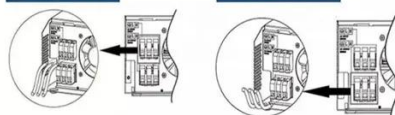

[IP55 Rated Dual Bay Outdoor Lithium Battery and Solar Inverter ...](#)

AZE's IP55 rated dual bay outdoor telecom cabinets provide double door options for racking requirements. Made of quality galvanized or aluminum or stainless steel, our outdoor enclosures are ...

Parallel (Parallel operation up to 6 unit (only with battery connected))

AC input wires

AC output wires

[IP55 Outdoor Telecommunication Cabinet, Integrated Outdoor ...](#)

Outdoor integrated cabinet is well suited for power equipment, batteries, telecom gear, all integrated into a robust, economical package. The cabinet contains internal mounting rails, which allow installation ...