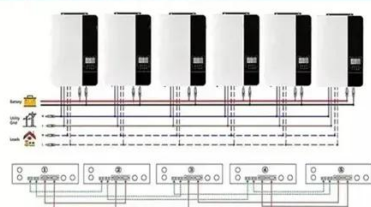

Parallel (Parallel operation up to 6 unit (only with battery connected))

AC input wires

AC output wires

[IP55 Outdoor Telecommunication Cabinet, Integrated Outdoor ...](#)

Outdoor integrated cabinet is well suited for power equipment, batteries, telecom gear, all integrated into a robust, economical package. The cabinet contains internal mounting rails, which allow installation ...