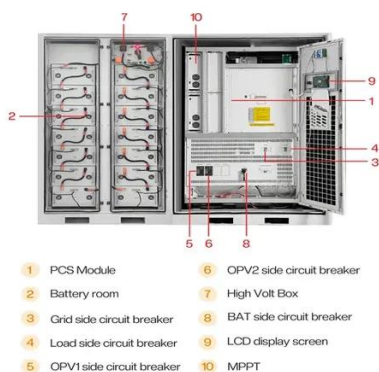

[Community Lounge , Microsoft Community Hub](#)

Welcome to the Microsoft Tech Community Lounge, use this space to learn about our community, share ideas and feedback about the community. This space IS NOT