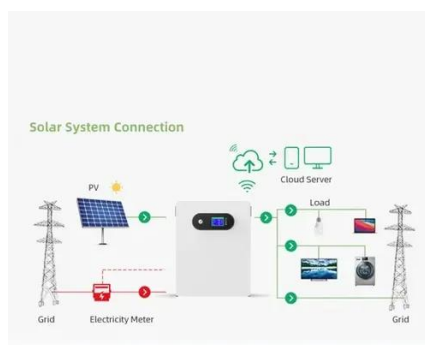

[Outdoor Telecom Cabinet](#) , [Outdoor Telecom Enclosures](#) , [Cube Cabinet](#)

Explore Charles Industries' Outdoor Telecom Cabinets & Enclosures for secure, durable protection of telecom equipment in outdoor environments. Enquire now!